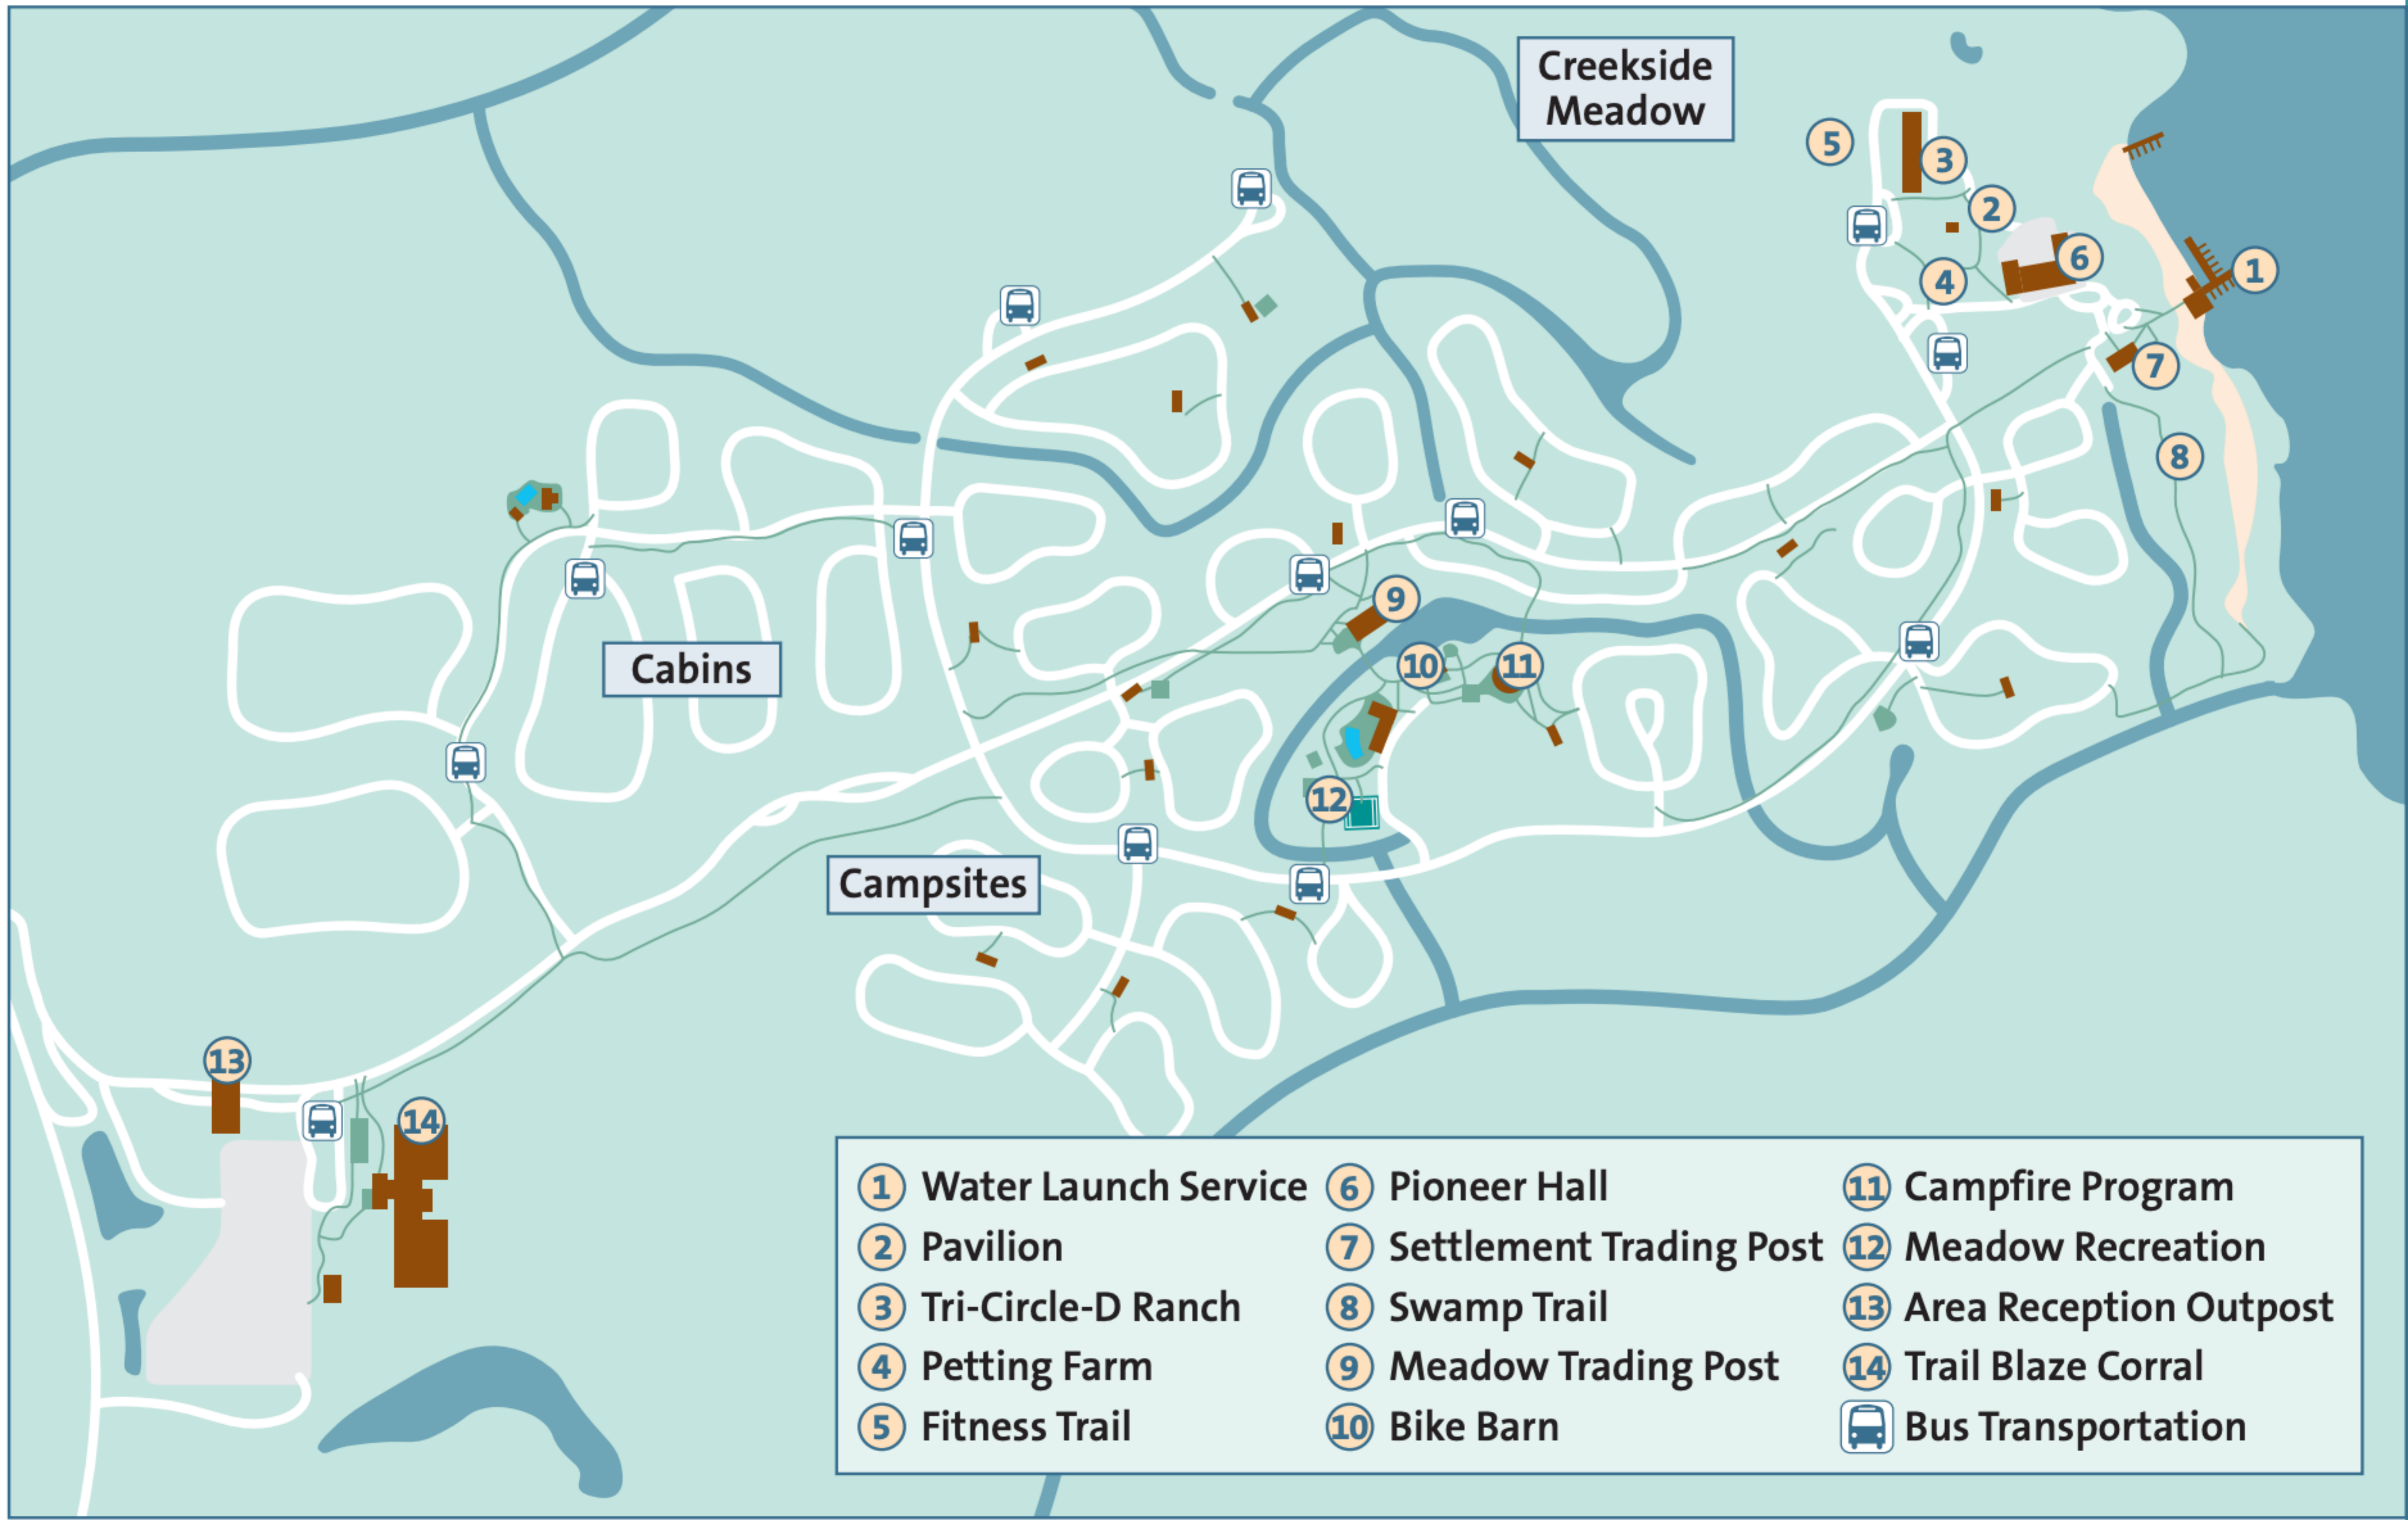

# DISNEY'S FORT WILDERNESS RESORT & CAMPGROUND

Cabins

Creekside Meadow

Campsites

- |                        |                           |                          |
|------------------------|---------------------------|--------------------------|
| ① Water Launch Service | ⑥ Pioneer Hall            | ⑪ Campfire Program       |
| ② Pavilion             | ⑦ Settlement Trading Post | ⑫ Meadow Recreation      |
| ③ Tri-Circle-D Ranch   | ⑧ Swamp Trail             | ⑬ Area Reception Outpost |
| ④ Petting Farm         | ⑨ Meadow Trading Post     | ⑭ Trail Blaze Corral     |
| ⑤ Fitness Trail        | ⑩ Bike Barn               | 🚌 Bus Transportation     |