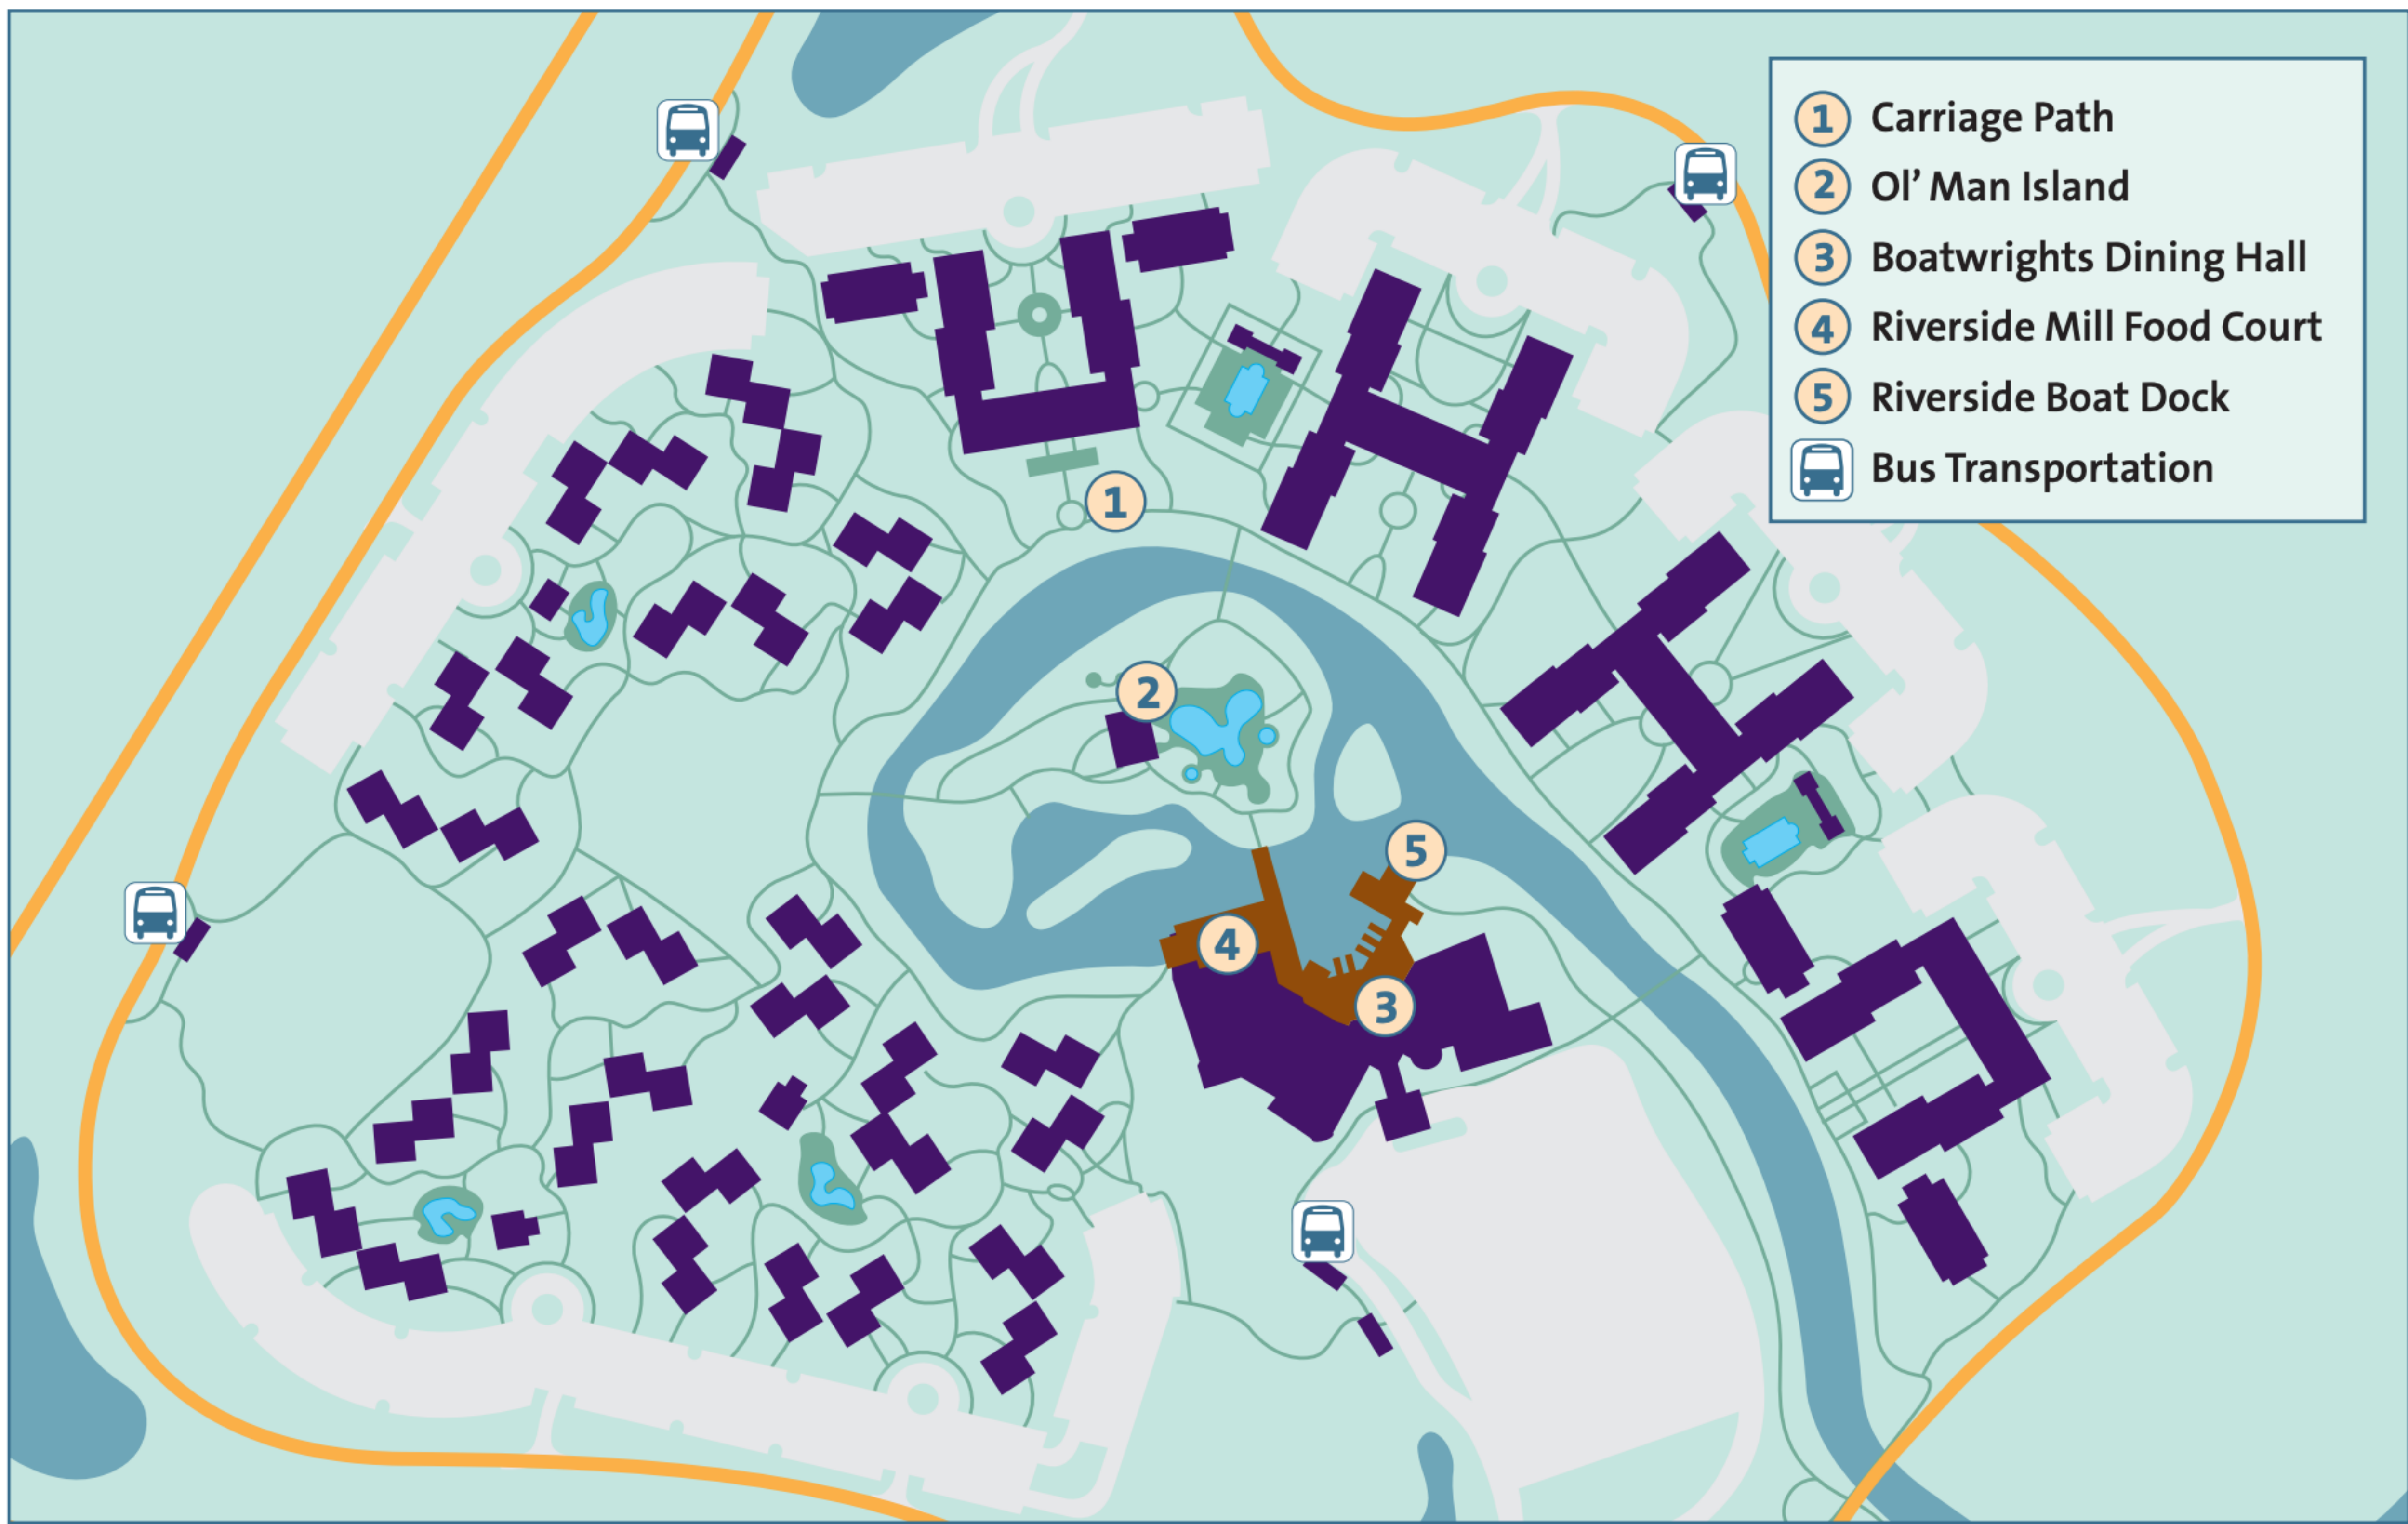

DISNEY'S PORT ORLEANS RESORT—RIVERSIDE

- ① Carriage Path
- ② Ol' Man Island
- ③ Boatwrights Dining Hall
- ④ Riverside Mill Food Court
- ⑤ Riverside Boat Dock
- Bus Transportation