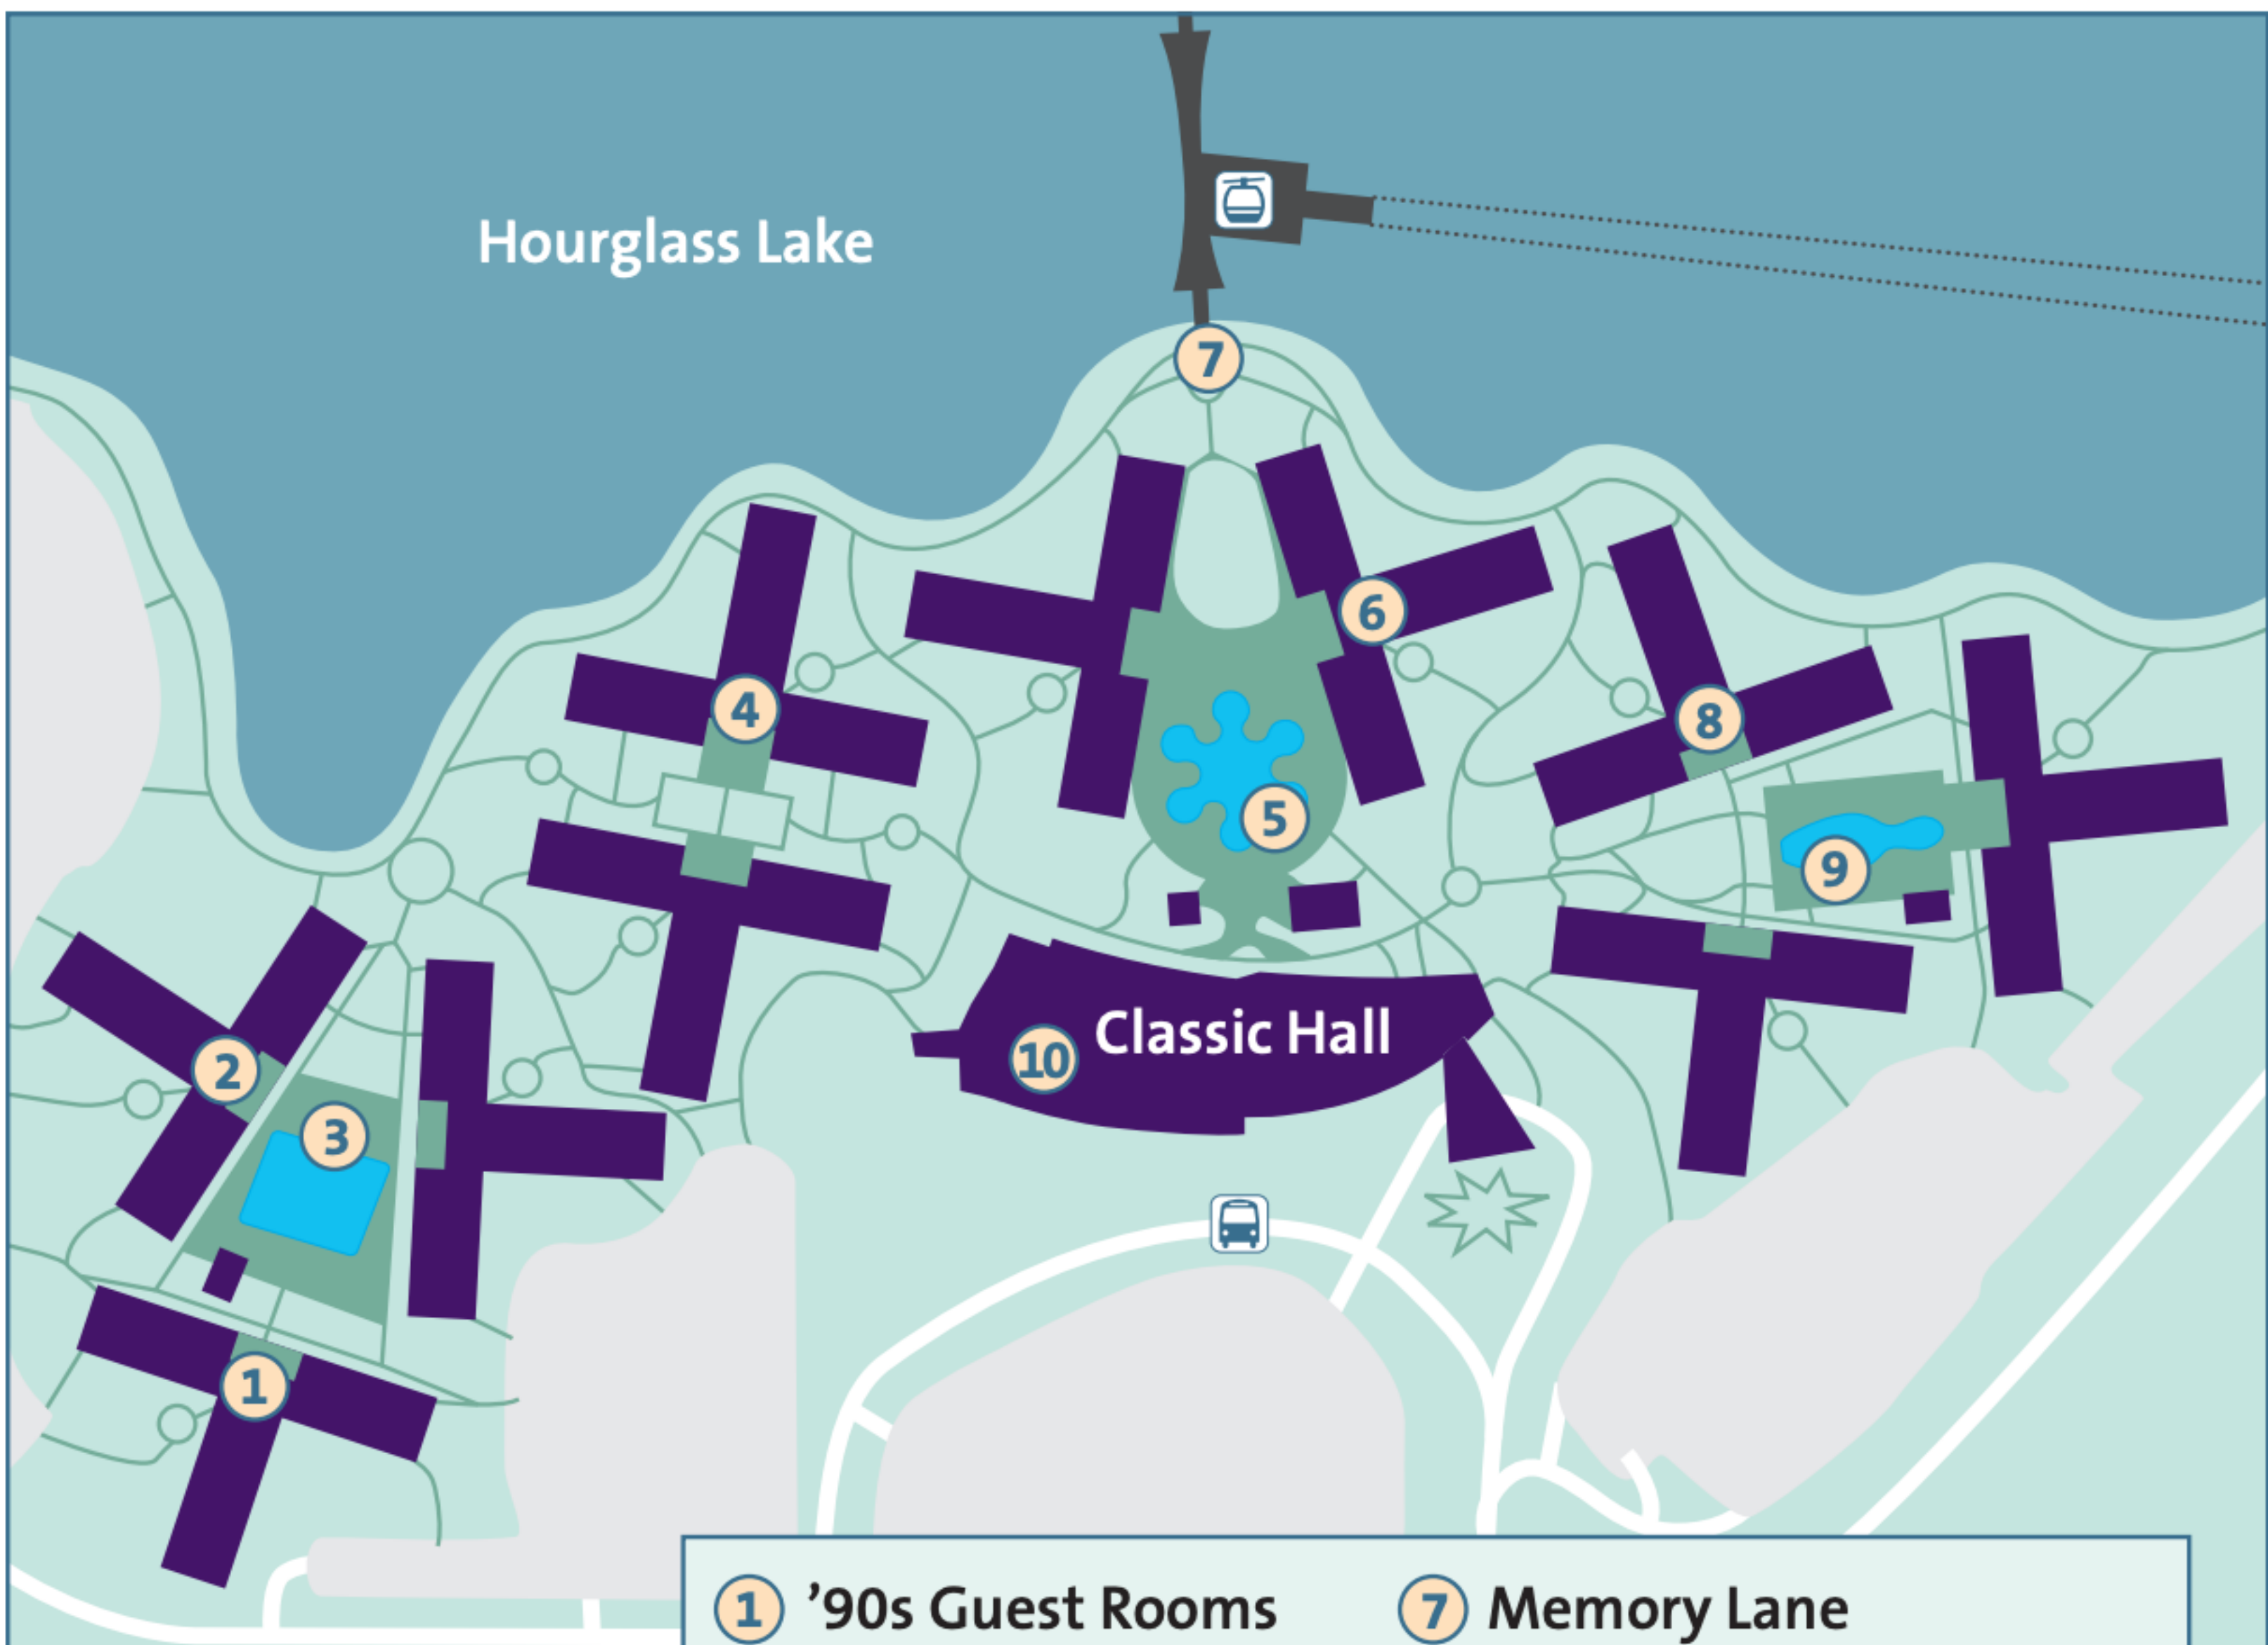

DISNEY'S POP CENTURY RESORT

- | | |
|--------------------|----------------------------|
| ① '90s Guest Rooms | ⑦ Memory Lane |
| ② '80s Guest Rooms | ⑧ '50s Guest Rooms |
| ③ Computer Pool | ⑨ Bowling Pool |
| ④ '70s Guest Rooms | ⑩ Food Court, Arcade, Shop |
| ⑤ Hippy Dippy Pool | 🚌 Bus Transportation |
| ⑥ '60s Guest Rooms | 🚠 Disney Skyliner Station |